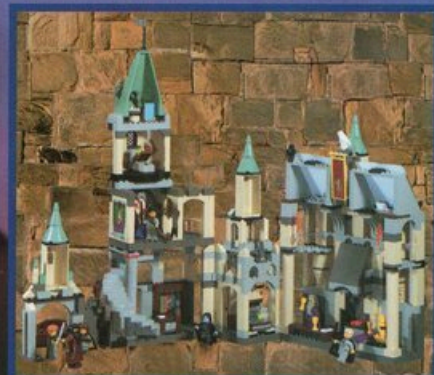

ALL NEW!

Harry Potter

AGES 6-12

Spin the flag to reveal Gryffindor™ or Slytherin™!

Look for secret hiding spots throughout the great hall.

Back View

Pull lever to reveal secret chest.

D. Welcome to Hogwarts School of Witchcraft and Wizardry!

Row across the water in Hagrid's boat, climb the spiral staircase to confront a ghostly knight, or get some spell-casting tips from Headmaster Dumbledore himself. You'll find lots of hidden compartments, secret tricks plus plenty of surprises! Includes Harry, Ron, Hermione, Dumbledore, Snape, Hagrid and Draco Malfoy. Ages 8-12. 682 pieces.
#4709 Hogwarts™ Castle \$89.99

A. There's action and danger on Pirate Island!

Many hours of adventure and discovery await you on the Enchanted Island. Tucked behind a tropical lagoon, you'll find thatched huts, a mysterious cove, the king's balcony and a royal treasure chest. Two pirates in a rowboat, five islanders, a red canoe and a hungry crocodile add to the fun!